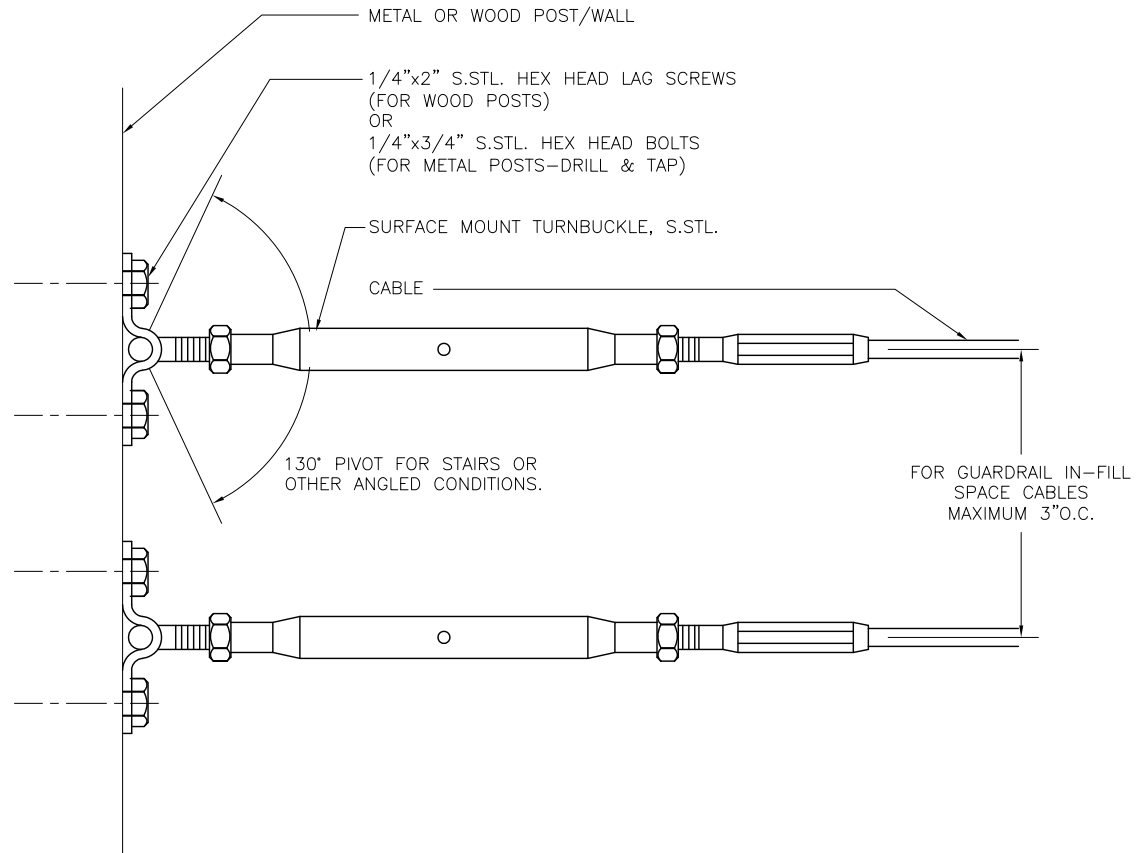

SURFACE MOUNT TURNBUCKLE – HORIZONTAL TERMINATION ON POST/WALL
 (DETAILS TYPICAL FOR 1/8", 3/16" & 1/4" CABLE)

CableRail Reference Drawing:
SURFACE MOUNT TURNBUCKLE - LEVEL TERMINATION

THIS DRAWING IS THE PROPERTY OF FEENEY INC. ANY REPRODUCTION OF THIS DOCUMENT WITHOUT THE EXPRESSED WRITTEN CONSENT OF FEENEY INC. IS STRICTLY PROHIBITED.