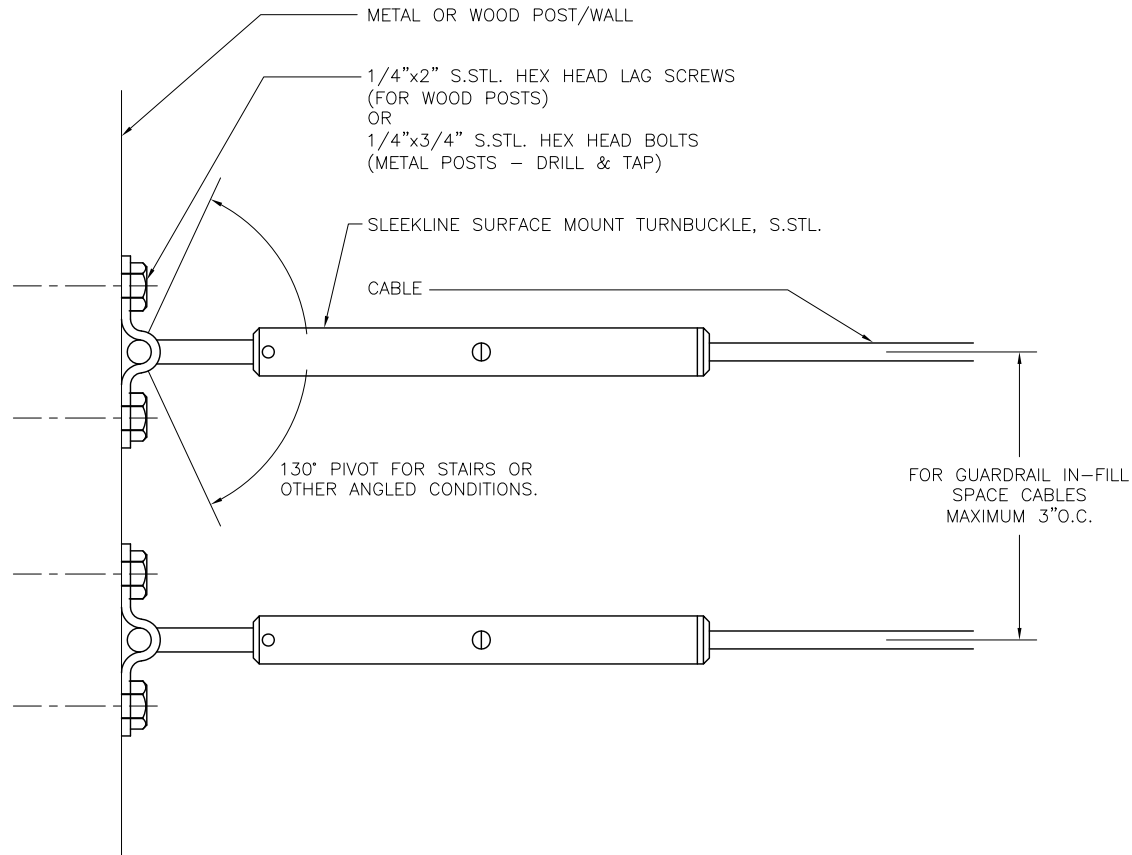

SLEEKLINE SURFACE MOUNT TURNBUCKLE – HORIZONTAL TERMINATION ON POST/WALL
 (DETAILS TYPICAL FOR 1/8", 3/16")

CableRail Reference Drawing:

SLEEKLINE SURFACE MOUNT TURNBUCKLE - LEVEL TERMINATION

THIS DRAWING IS THE PROPERTY OF FEENEY INC. ANY REPRODUCTION OF THIS DOCUMENT WITHOUT THE EXPRESSED WRITTEN CONSENT OF FEENEY INC. IS STRICTLY PROHIBITED.