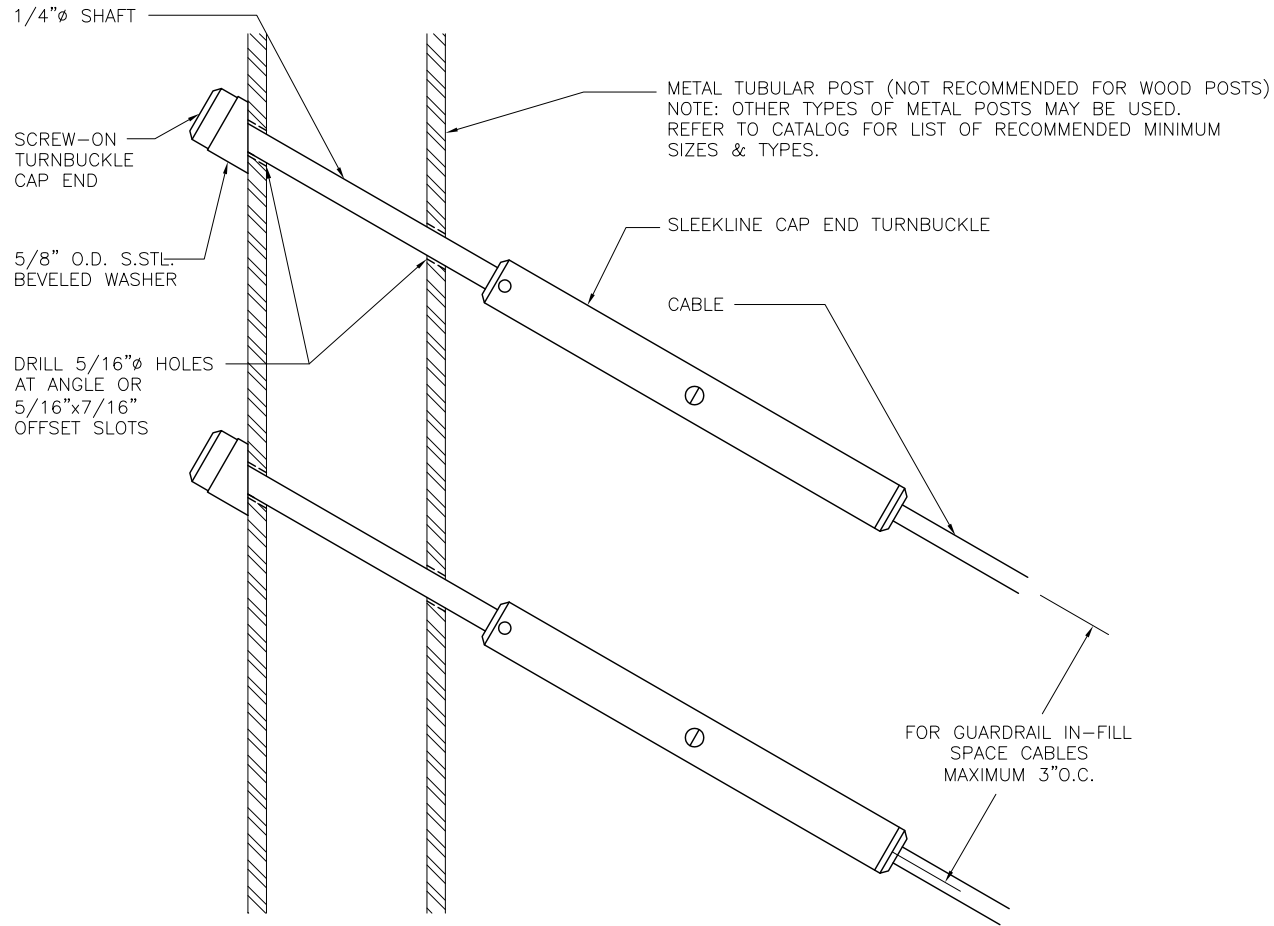

SLEEKLINE CAP END TURNBUCKLE – ANGLED TERMINATION ON METAL POST
 (DETAILS TYPICAL FOR 1/8", 3/16")

CableRail Reference Drawing:
SLEEKLINE CAP END TURNBUCKLE - STAIR TERMINATION

THIS DRAWING IS THE PROPERTY OF FEENEY INC. ANY REPRODUCTION OF THIS DOCUMENT WITHOUT THE EXPRESSED WRITTEN CONSENT OF FEENEY INC. IS STRICTLY PROHIBITED.