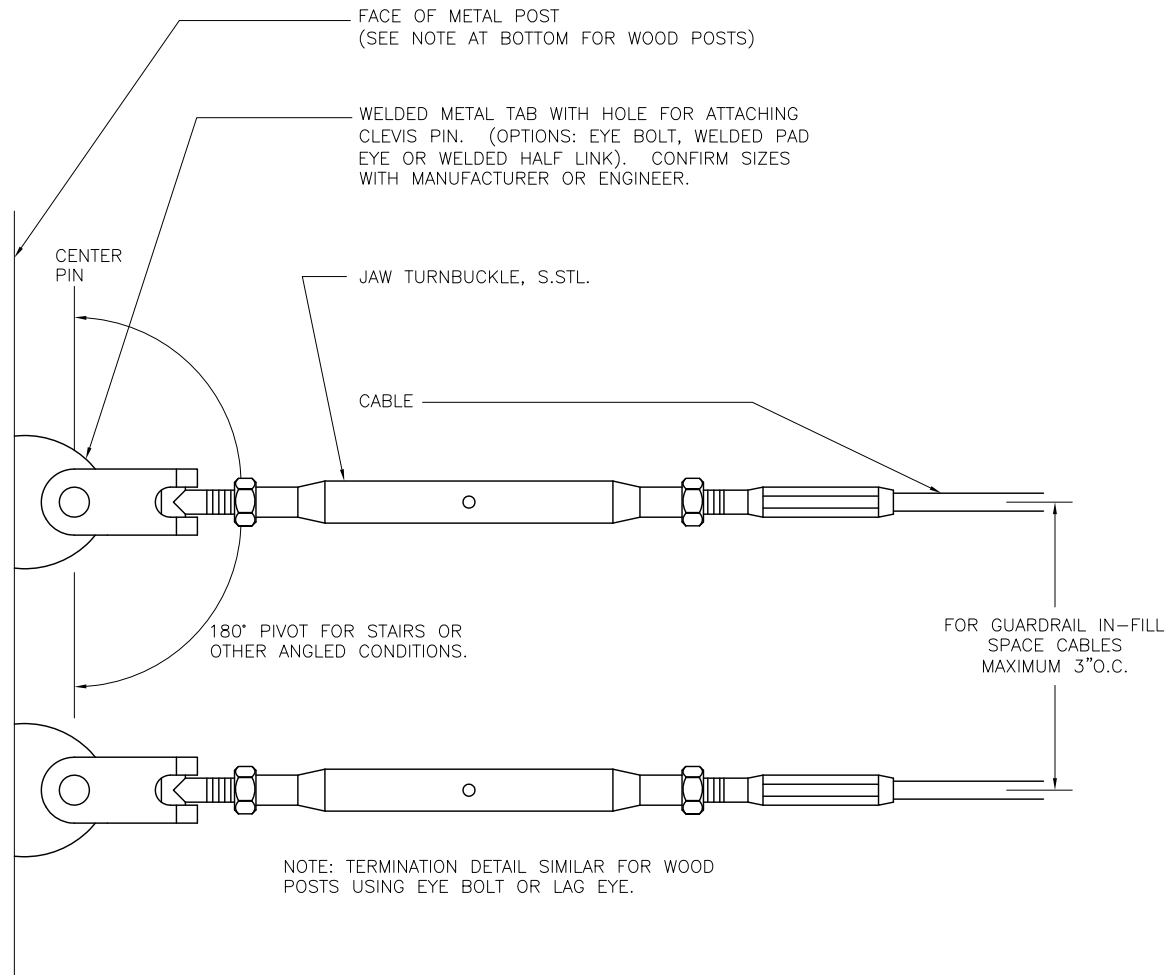

JAW TURNBUCKLE – HORIZONTAL TERMINATION ON POST/WALL
 (DETAILS TYPICAL FOR 1/8", 3/16" & 1/4" CABLE)

CableRail Reference Drawing:
JAW TURNBUCKLE - LEVEL TERMINATION

THIS DRAWING IS THE PROPERTY OF FEENEY INC. ANY REPRODUCTION OF THIS DOCUMENT WITHOUT THE EXPRESSED WRITTEN CONSENT OF FEENEY INC. IS STRICTLY PROHIBITED.