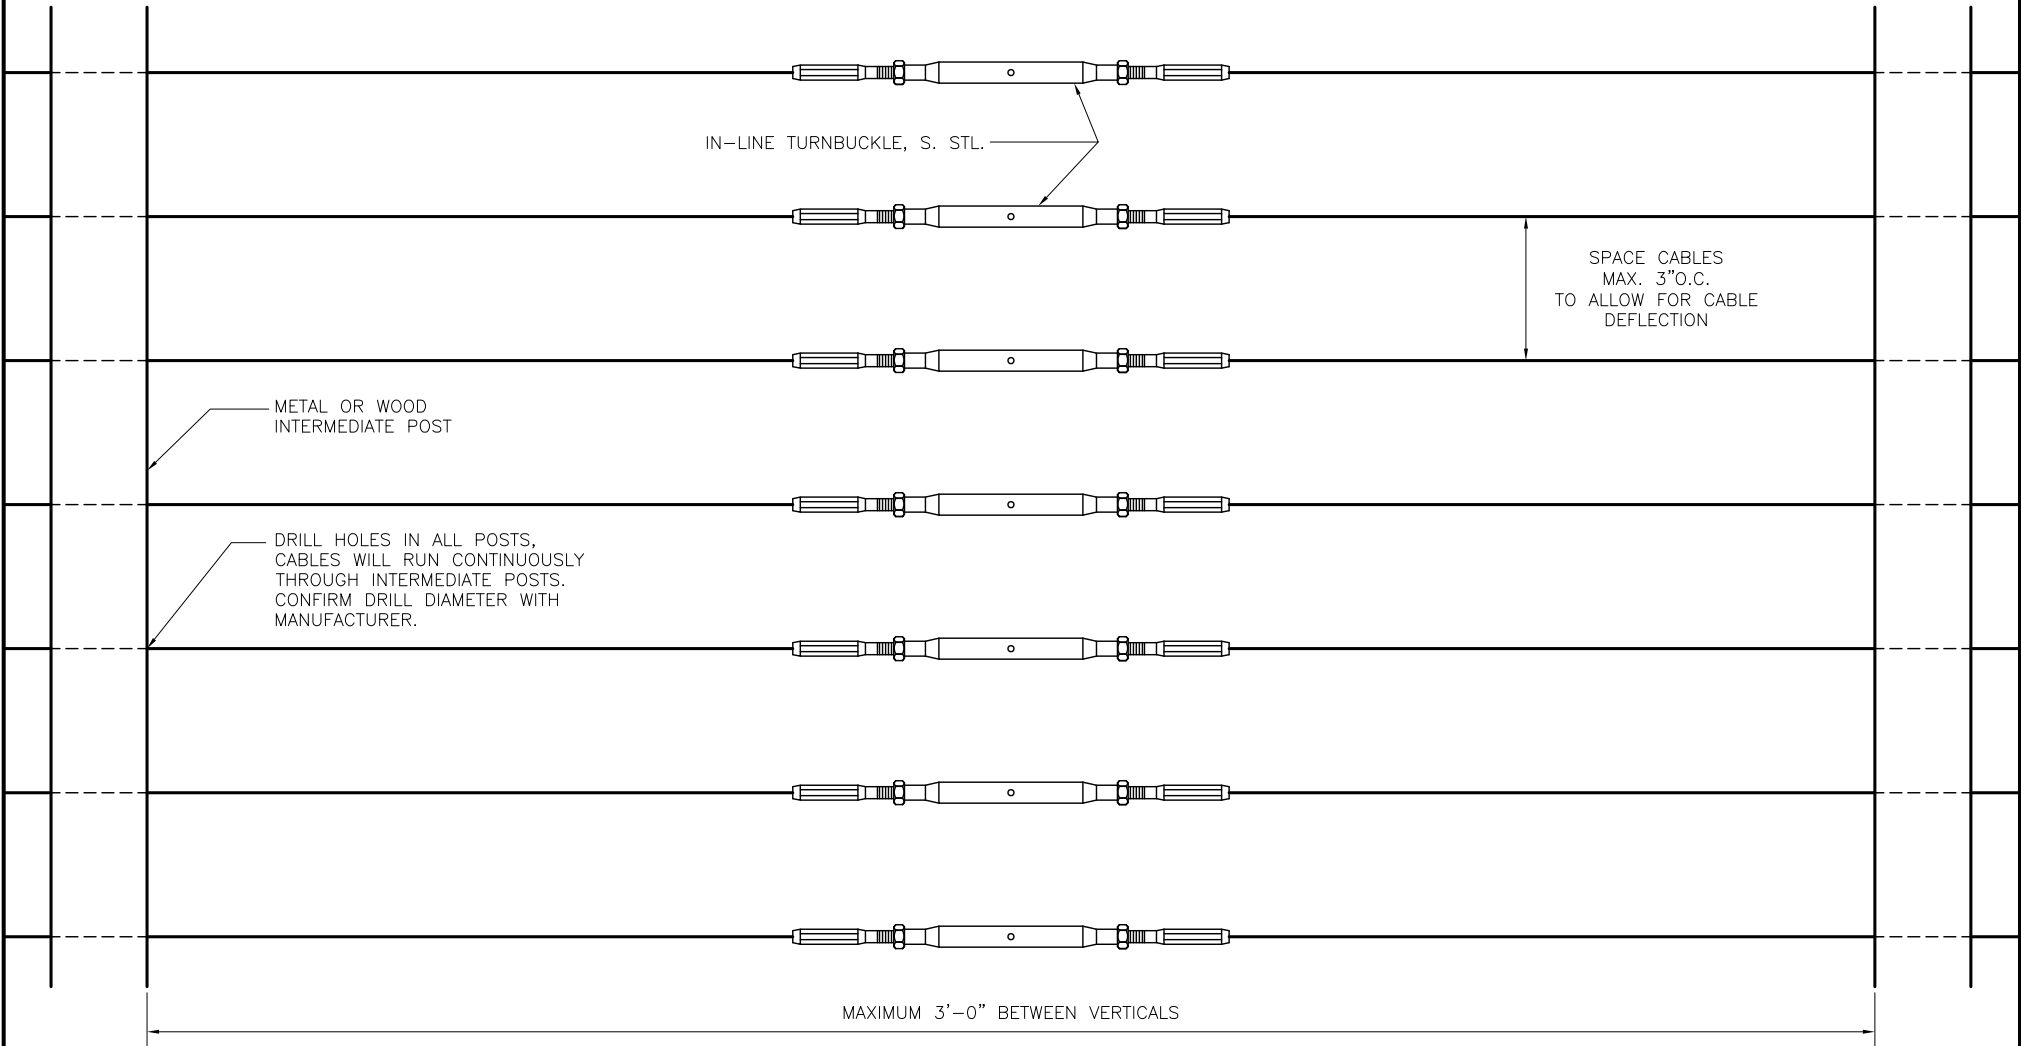

IN-LINE TURNBUCKLE – TYPICAL MID-SPAN, RAILING CONDITION
 (DETAILS TYPICAL FOR 1/8", 3/16" & 1/4" CABLE)

CableRail Reference Drawing:
IN-LINE TURNBUCKLE - DETAIL

THIS DRAWING IS THE PROPERTY OF FEENEY INC. ANY REPRODUCTION OF THIS DOCUMENT WITHOUT THE EXPRESSED WRITTEN CONSENT OF FEENEY INC. IS STRICTLY PROHIBITED.