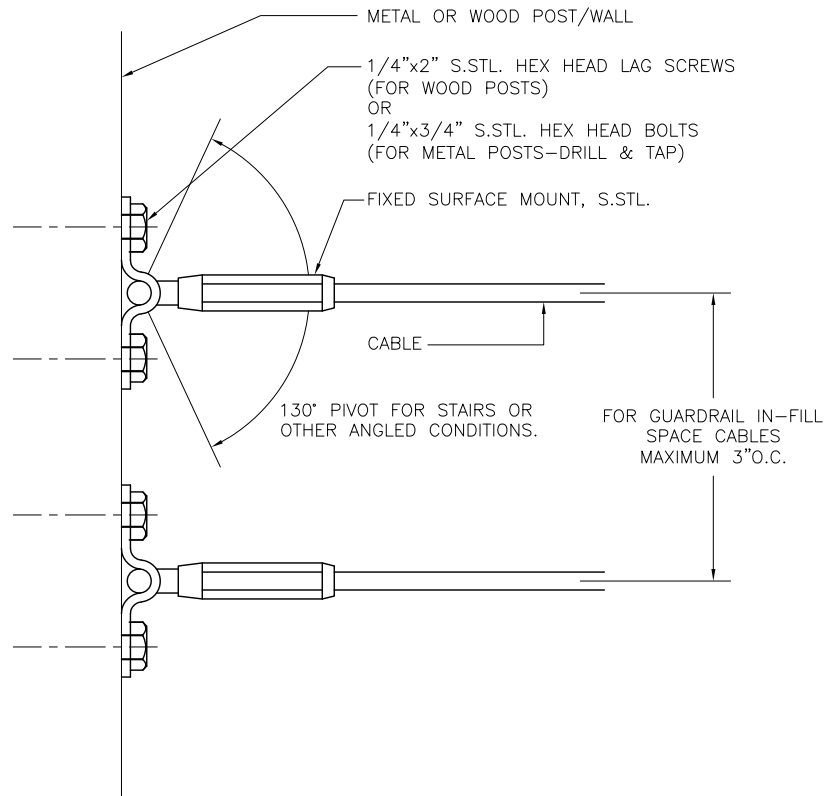

FIXED SURFACE MOUNT – HORIZONTAL TERMINATION ON POST/WALL  
 (DETAILS TYPICAL FOR 1/8", 3/16" & 1/4" CABLE)

CableRail Reference Drawing:  
**FIXED SURFACE MOUNT - LEVEL TERMINATION**

THIS DRAWING IS THE PROPERTY OF FEENEY INC. ANY REPRODUCTION OF THIS DOCUMENT WITHOUT THE EXPRESSED WRITTEN CONSENT OF FEENEY INC. IS STRICTLY PROHIBITED.