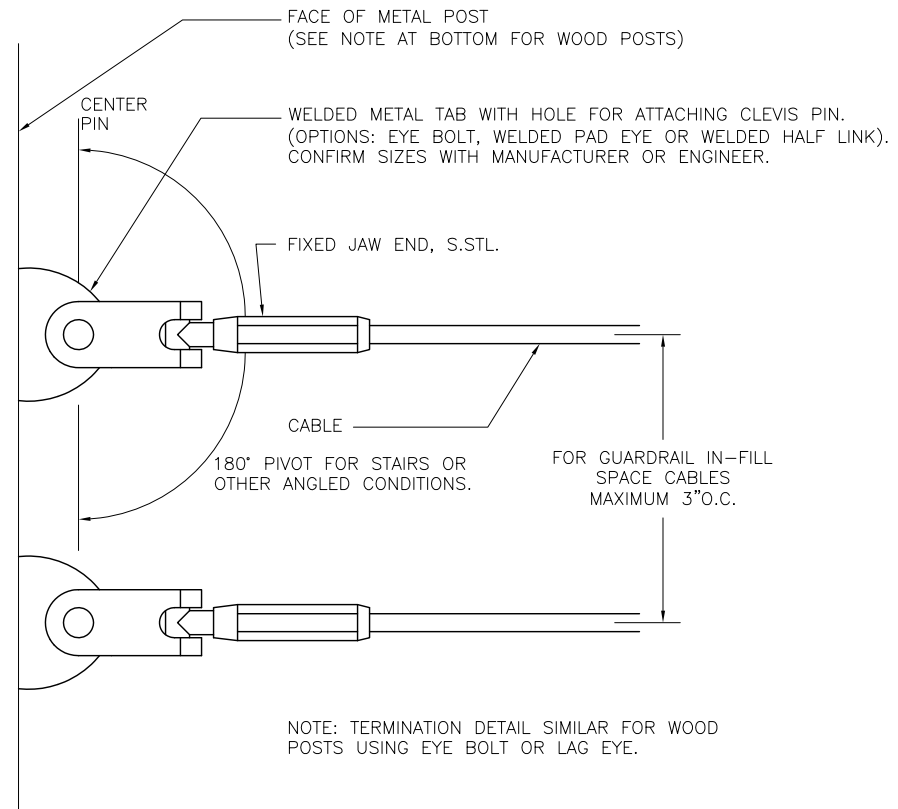

FIXED JAW END - HORIZONTAL TERMINATION ON POST/WALL
 (DETAILS TYPICAL FOR 1/8", 3/16" & 1/4" CABLE)

NOTE: TERMINATION DETAIL SIMILAR FOR WOOD POSTS USING EYE BOLT OR LAG EYE.

CableRail Reference Drawing:
FIXED JAW END - LEVEL TERMINATION