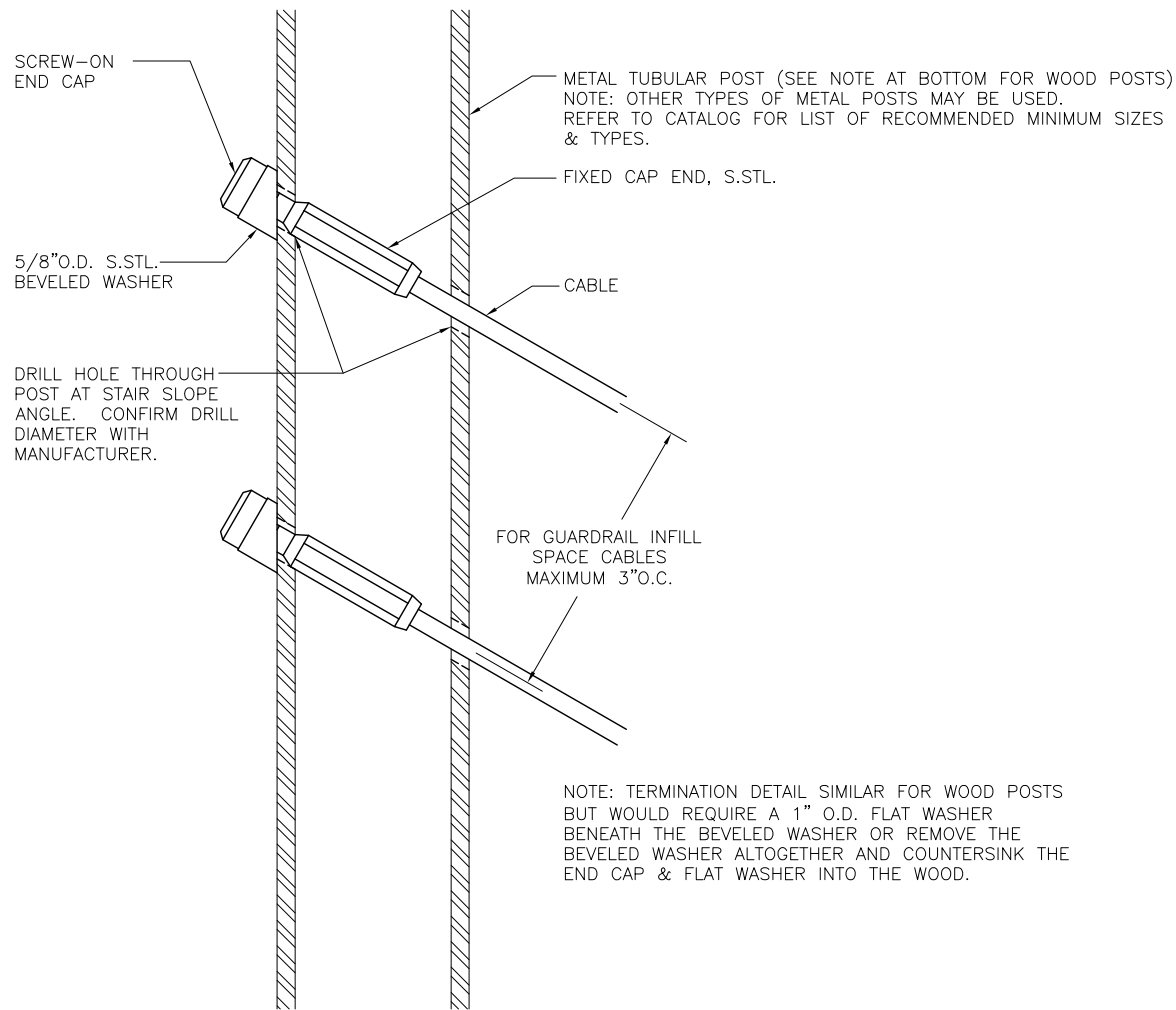

FIXED CAP END - ANGLED TERMINATION ON METAL POST
 (DETAILS TYPICAL FOR 1/8", 3/16" & 1/4" CABLE)

CableRail Reference Drawing:
FIXED CAP END - STAIR TERMINATION

THIS DRAWING IS THE PROPERTY OF FEENEY INC. ANY REPRODUCTION OF THIS DOCUMENT WITHOUT THE EXPRESSED WRITTEN CONSENT OF FEENEY INC. IS STRICTLY PROHIBITED.