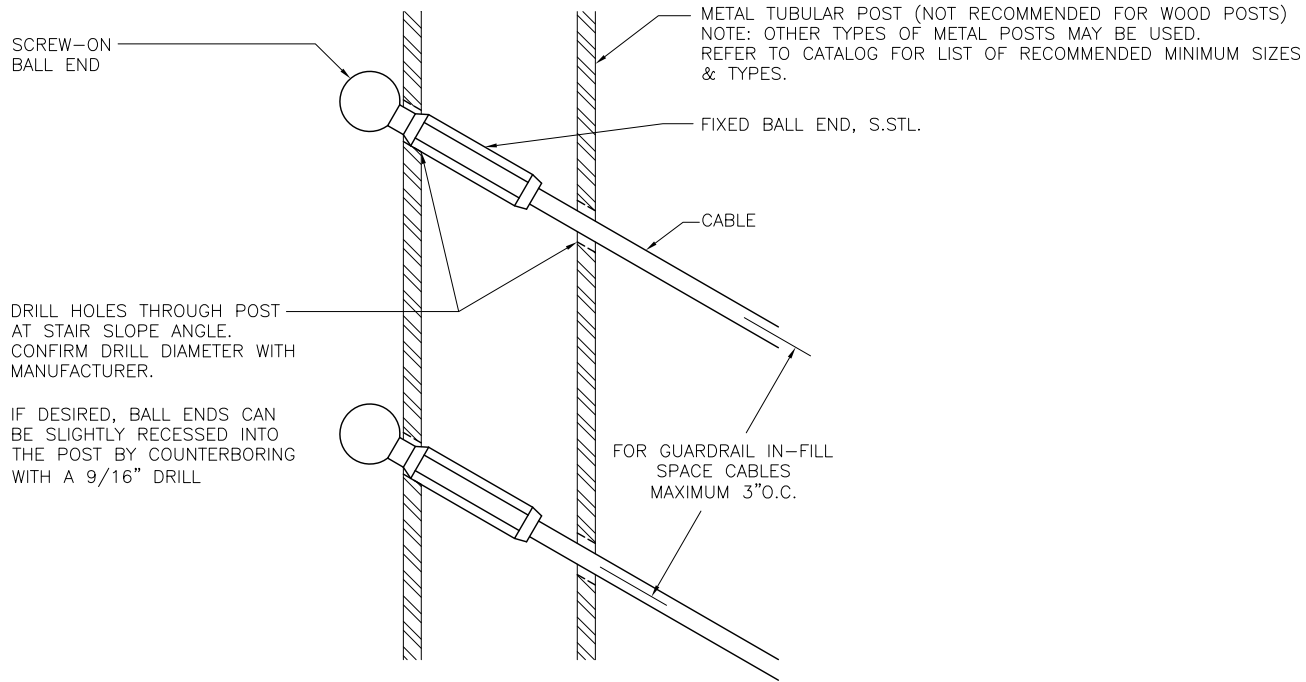

FIXED BALL END - ANGLED TERMINATION ON METAL POST
 (DETAILS TYPICAL FOR 1/8", 3/16" & 1/4" CABLE)

CableRail Reference Drawing:
FIXED BALL END - STAIR TERMINATION

THIS DRAWING IS THE PROPERTY OF FEENEY INC. ANY REPRODUCTION OF THIS DOCUMENT WITHOUT THE EXPRESSED WRITTEN CONSENT OF FEENEY INC. IS STRICTLY PROHIBITED.