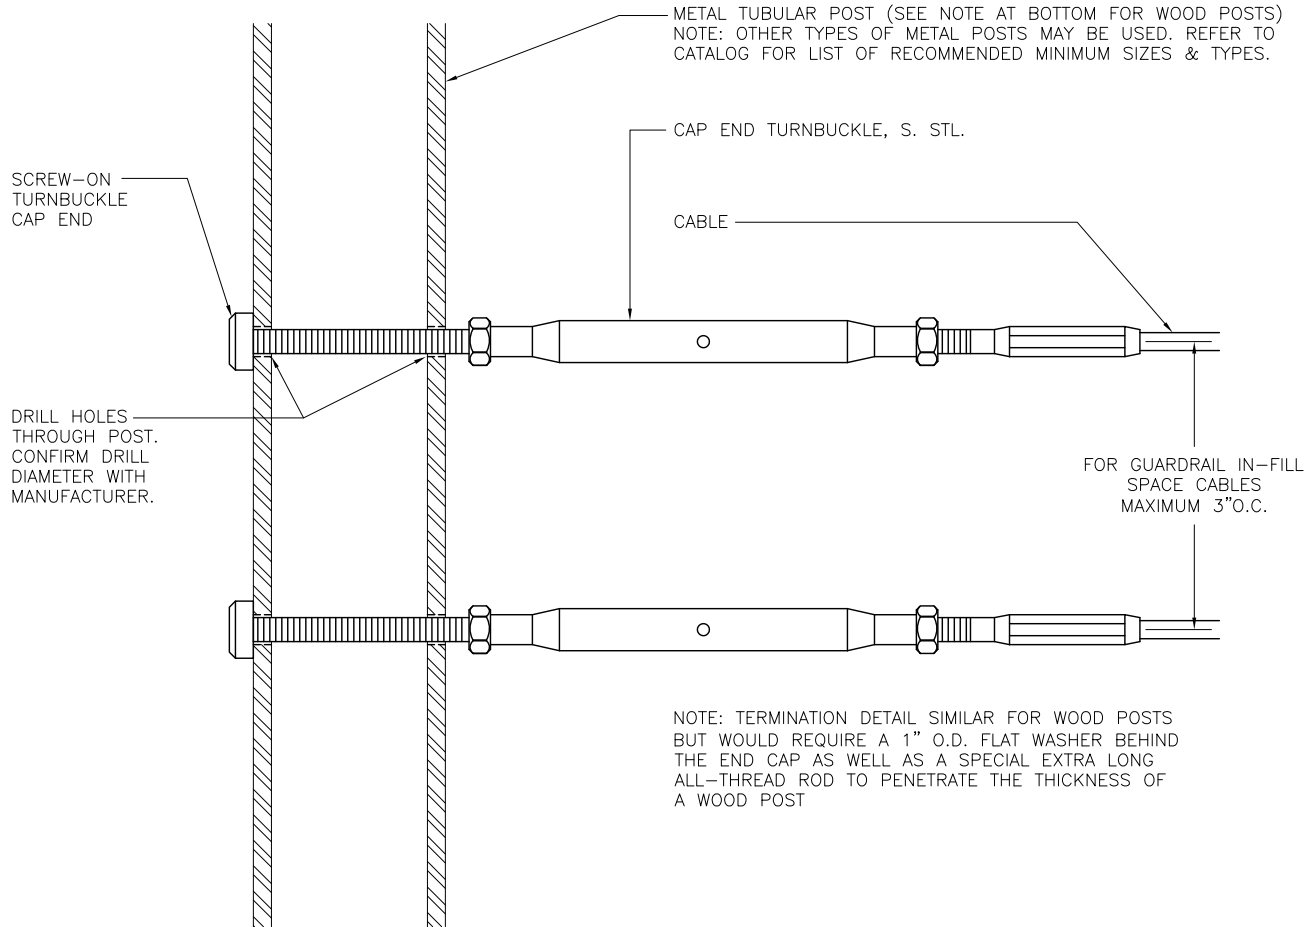

CAP END TURNBUCKLE – HORIZONTAL TERMINATION ON METAL POST  
 (DETAILS TYPICAL FOR 1/8", 3/16" & 1/4" CABLE)

CableRail Reference Drawing:  
**CAP END TURNBUCKLE - LEVEL TERMINATION**

THIS DRAWING IS THE PROPERTY OF FEENEY INC. ANY REPRODUCTION OF THIS DOCUMENT WITHOUT THE EXPRESSED WRITTEN CONSENT OF FEENEY INC. IS STRICTLY PROHIBITED.